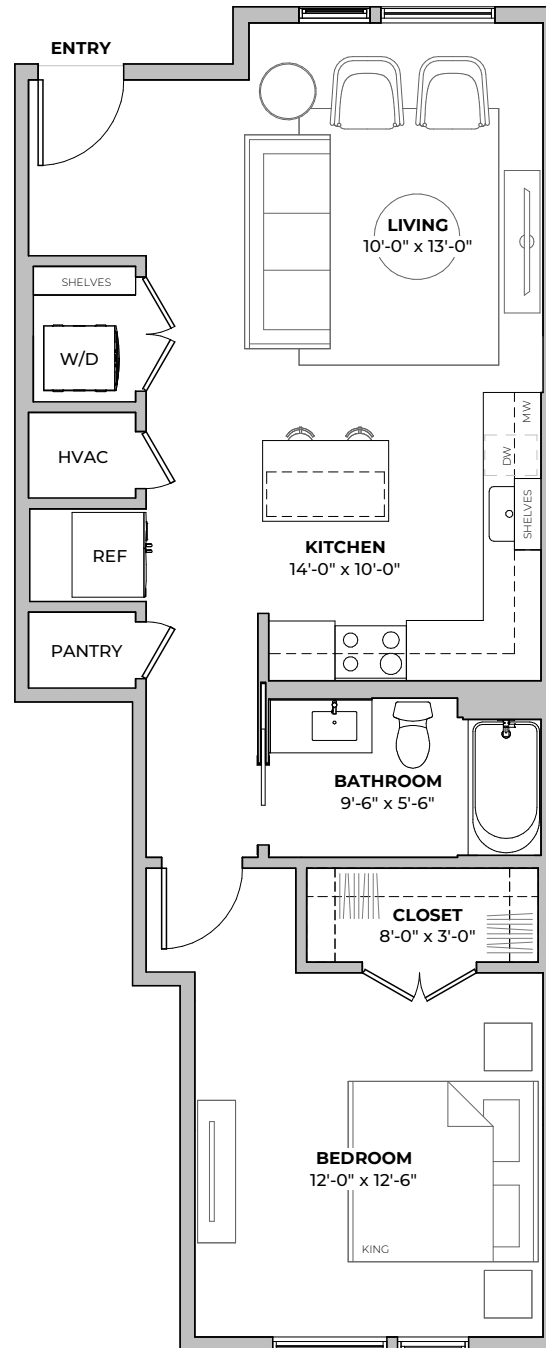

LEVEL 1 (ENTERED FROM BACK OF BLDG)

PLAN A2

1
beds

1
baths

760
SF

2211 E M. FRANKLIN AVE
 AUSTIN, TX 78723
 512-588-2341 liveatgeorgetx.com

All images are preliminary and for illustrative purposes only. Final finishes and colors will vary and are subject to change.

PLAN A2

2211 E M. FRANKLIN AVE
AUSTIN, TX 78723
512-588-2341 liveatgeorgetx.com

All images are preliminary and for illustrative purposes only. Final finishes and colors will vary and are subject to change.