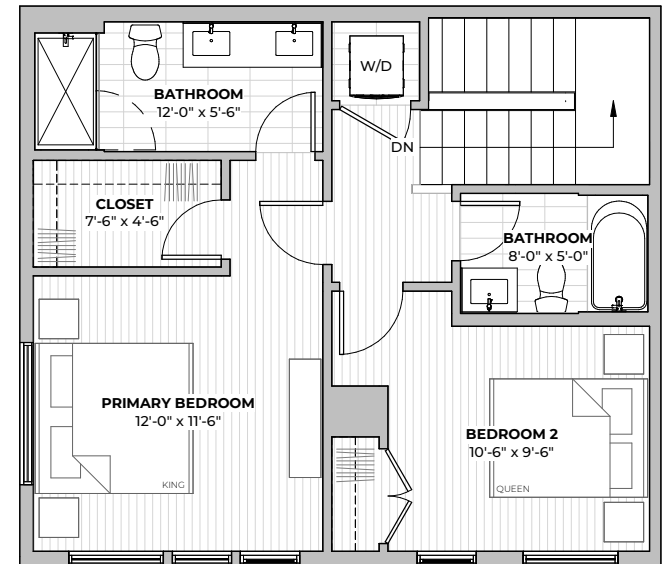

PLAN B1.2

2
beds

2.5
baths

1194
SF

FIRST FLOOR

SECOND FLOOR

2211 E M. FRANKLIN AVE
 AUSTIN, TX 78723
512-588-2341 liveatgeorgetx.com

All images are preliminary and for illustrative purposes only. Final finishes and colors will vary and are subject to change.

1ST
FLOOR

2ND
FLOOR

PLAN B1.2

2
beds

2.5
baths

1194
SF

2211 E M. FRANKLIN AVE
AUSTIN, TX 78723
512-588-2341 liveatgeorgetx.com

All images are preliminary and for illustrative purposes only. Final finishes and colors will vary and are subject to change.