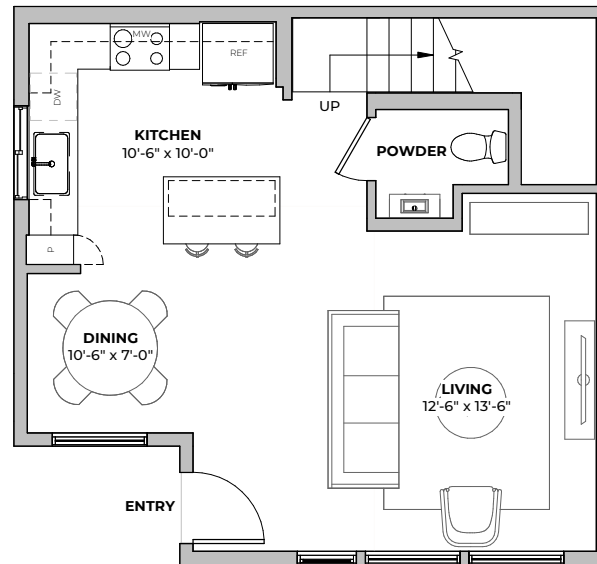

PLAN B1.2

2
beds

2.5
baths

1194
SF

FIRST FLOOR

SECOND FLOOR

2211 E M. FRANKLIN AVE
 AUSTIN, TX 78723
512-588-2341 liveatgeorgetx.com

All images are preliminary and for illustrative purposes only. Final finishes and colors will vary and are subject to change.

1ST
FLOOR

2ND
FLOOR

PLAN B1.2

2
beds

2.5
baths

1194
SF

2211 E M. FRANKLIN AVE
AUSTIN, TX 78723
512-588-2341 liveatgeorgetx.com

All images are preliminary and for illustrative purposes only. Final finishes and colors will vary and are subject to change.