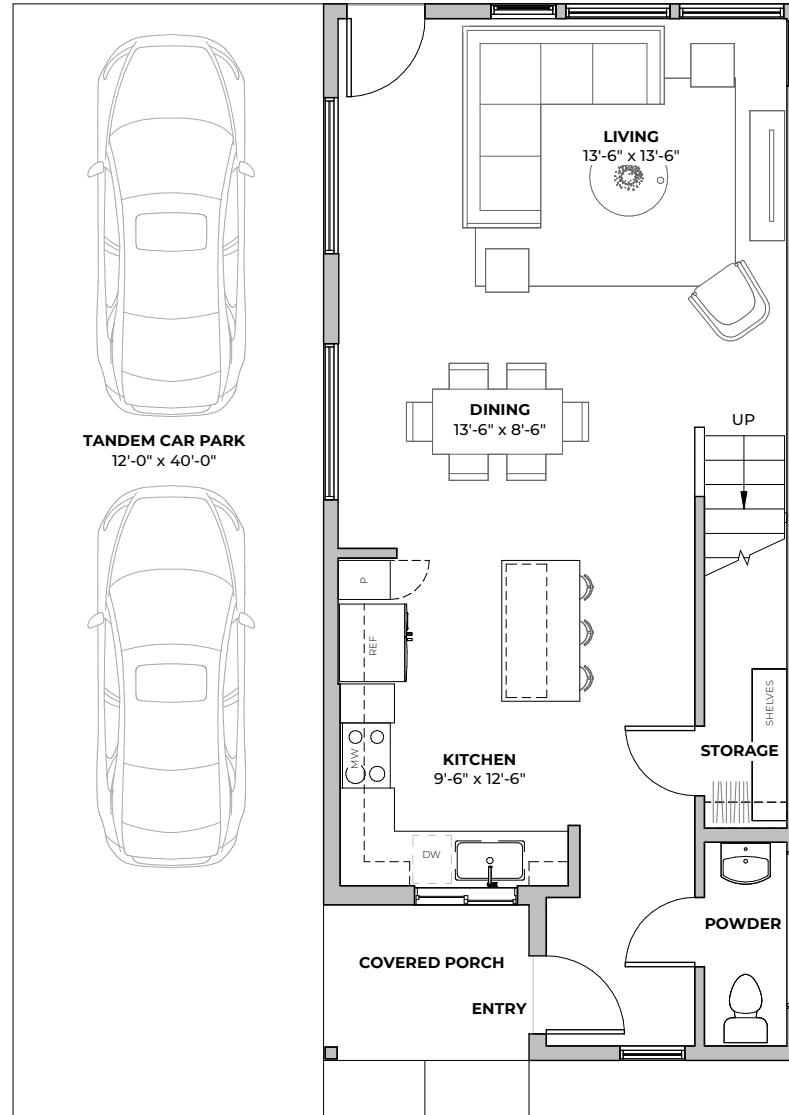

**PLAN B3.2**

**2**

beds

**2.5**

baths

**1446**

SF

**FIRST FLOOR**

PATIO OR DECK

**SECOND FLOOR**

2211 E M. FRANKLIN AVE  
 AUSTIN, TX 78723  
 512-588-2341 [liveatgeorgetx.com](http://liveatgeorgetx.com)

All images are preliminary and for illustrative purposes only. Final finishes and colors will vary and are subject to change.