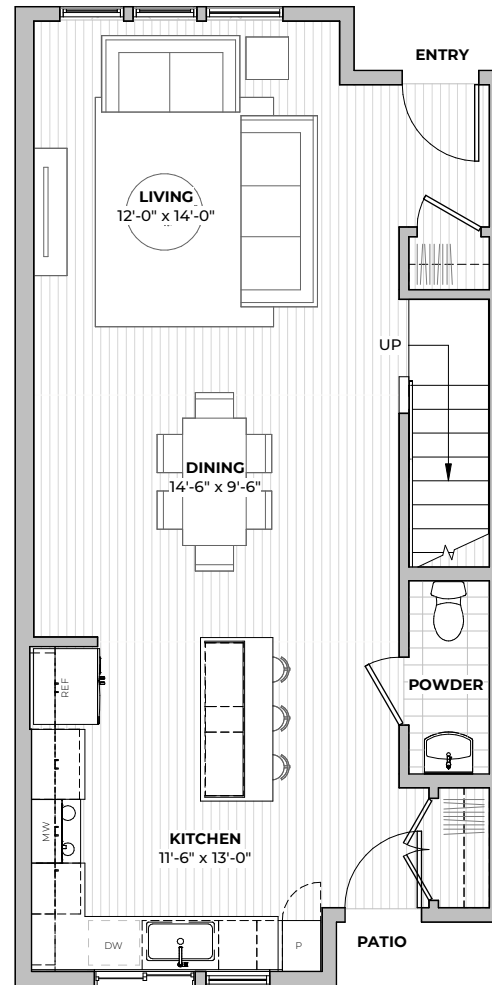

PLAN B4.1

2
beds

2.5
baths

1470-1510
SF

FIRST FLOOR

SECOND FLOOR

2211 E M. FRANKLIN AVE
 AUSTIN, TX 78723
512-588-2341 liveatgeorgetx.com

All images are preliminary and for illustrative purposes only. Final finishes and colors will vary and are subject to change.

1ST
FLOOR

2ND
FLOOR

PLAN B4.1

2
beds

2.5
baths

1470-1510
SF

2211 E M. FRANKLIN AVE
AUSTIN, TX 78723
512-588-2341 liveatgeorgetx.com

All images are preliminary and for illustrative purposes only. Final finishes and colors will vary and are subject to change.