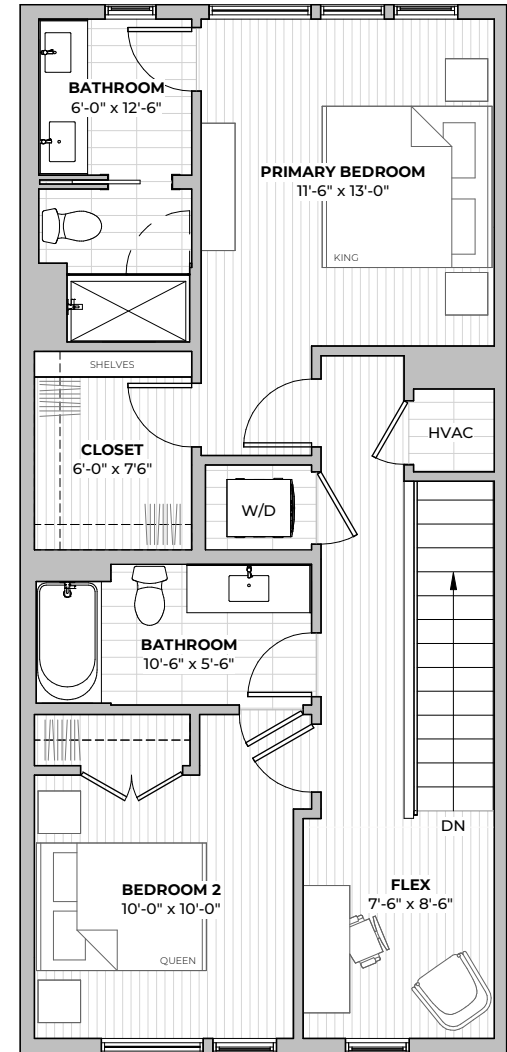

PLAN B4.1

2
beds

2.5
baths

1470-1510
SF

FIRST FLOOR

SECOND FLOOR

2211 E M. FRANKLIN AVE
 AUSTIN, TX 78723
512-588-2341 liveatgeorgetx.com

All images are preliminary and for illustrative purposes only. Final finishes and colors will vary and are subject to change.

1ST
FLOOR

2ND
FLOOR

PLAN B4.1

2
beds

2.5
baths

1470-1510
SF

2211 E M. FRANKLIN AVE
AUSTIN, TX 78723
512-588-2341 liveatgeorgetx.com

All images are preliminary and for illustrative purposes only. Final finishes and colors will vary and are subject to change.