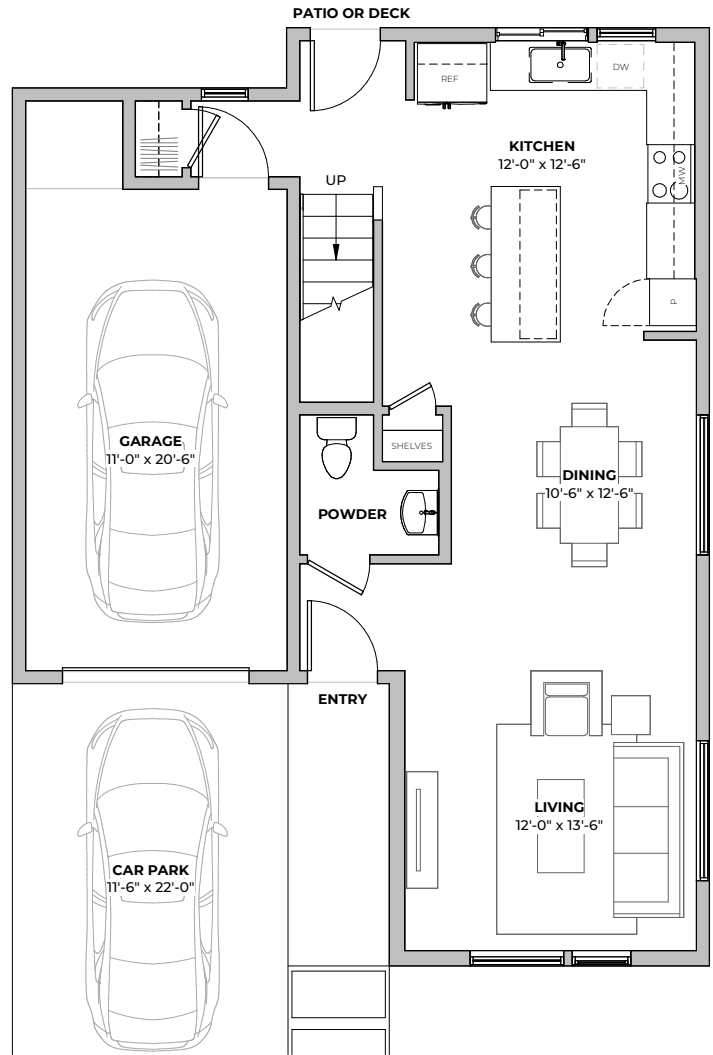

PLAN C2.2

3
beds

2.5
baths

1747
SF

FIRST FLOOR

SECOND FLOOR

2211 E M. FRANKLIN AVE
 AUSTIN, TX 78723
 512-588-2341 liveatgeorgetx.com

All images are preliminary and for illustrative purposes only. Final finishes and colors will vary and are subject to change.

1ST
FLOOR

2ND
FLOOR

PLAN C2.2

3
beds

2.5
baths

1747
SF

2211 E M. FRANKLIN AVE
AUSTIN, TX 78723
512-588-2341 liveatgeorgetx.com

All images are preliminary and for illustrative purposes only. Final finishes and colors will vary and are subject to change.