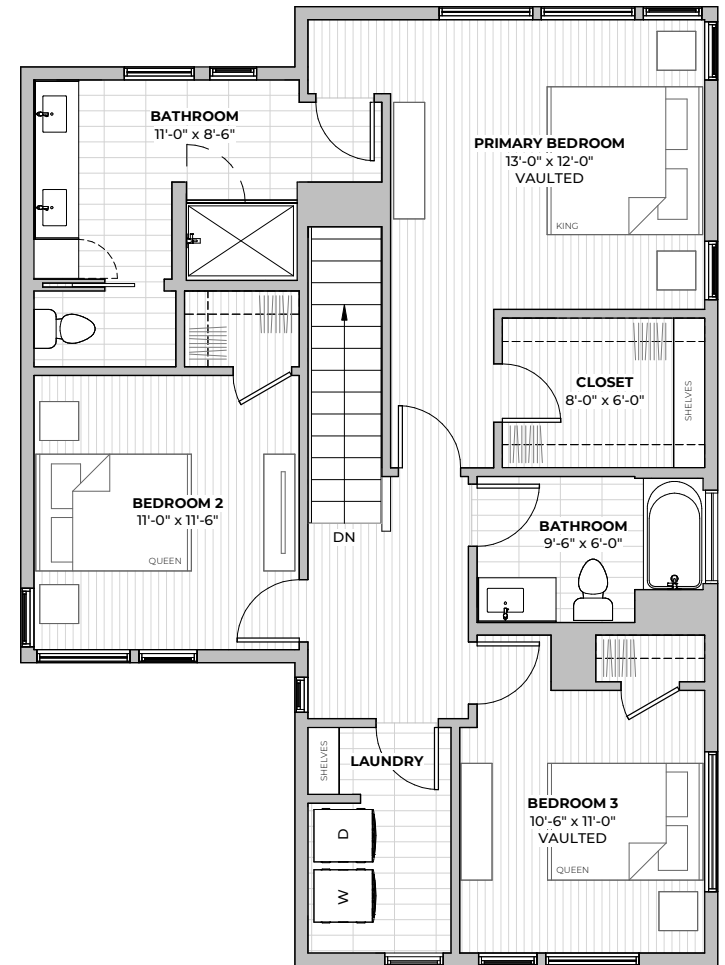

PLAN C2.2

3
beds

2.5
baths

1747
SF

FIRST FLOOR

SECOND FLOOR

2211 E M. FRANKLIN AVE
 AUSTIN, TX 78723
 512-588-2341 liveatgeorgetx.com

All images are preliminary and for illustrative purposes only. Final finishes and colors will vary and are subject to change.

1ST
FLOOR

2ND
FLOOR

PLAN C2.2

3
beds

2.5
baths

1747
SF

2211 E M. FRANKLIN AVE
AUSTIN, TX 78723
512-588-2341 liveatgeorgetx.com

All images are preliminary and for illustrative purposes only. Final finishes and colors will vary and are subject to change.