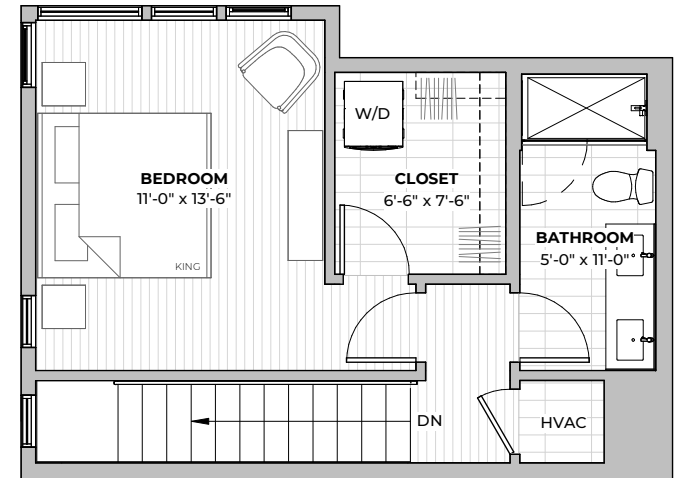

FIRST FLOOR

SECOND FLOOR

PLAN A3.1

1
beds

1
baths

815
SF

2211 E M. FRANKLIN AVE
 AUSTIN, TX 78723
 512-588-2341 liveatgeorgetx.com

All images are preliminary and for illustrative purposes only. Final finishes and colors will vary and are subject to change.

1ST
FLOOR

2ND
FLOOR

PLAN A3.1

1
beds

1
baths

815
SF

2211 E M. FRANKLIN AVE
AUSTIN, TX 78723
512-588-2341 liveatgeorgetx.com

All images are preliminary and for illustrative purposes only. Final finishes and colors will vary and are subject to change.