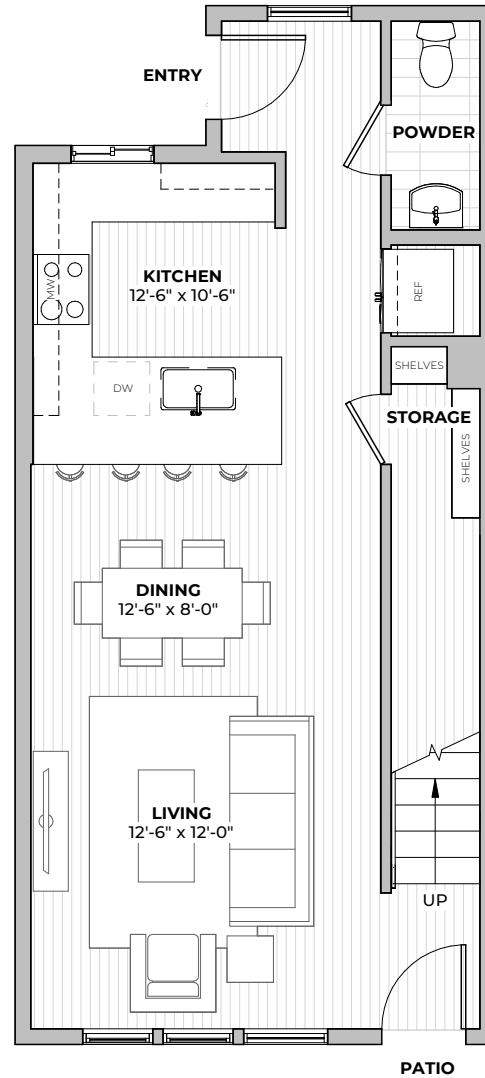

FIRST FLOOR

SECOND FLOOR

PLAN B2.1

2
beds

2.5
baths

1281
SF

2211 E M. FRANKLIN AVE
 AUSTIN, TX 78723
 512-588-2341 liveatgeorgetx.com

All images are preliminary and for illustrative purposes only. Final finishes and colors will vary and are subject to change.

1ST
FLOOR

2ND
FLOOR

PLAN B2.1

2
beds

2.5
baths

1281
SF

2211 E M. FRANKLIN AVE
AUSTIN, TX 78723
512-588-2341 liveatgeorgetx.com

All images are preliminary and for illustrative purposes only. Final finishes and colors will vary and are subject to change.