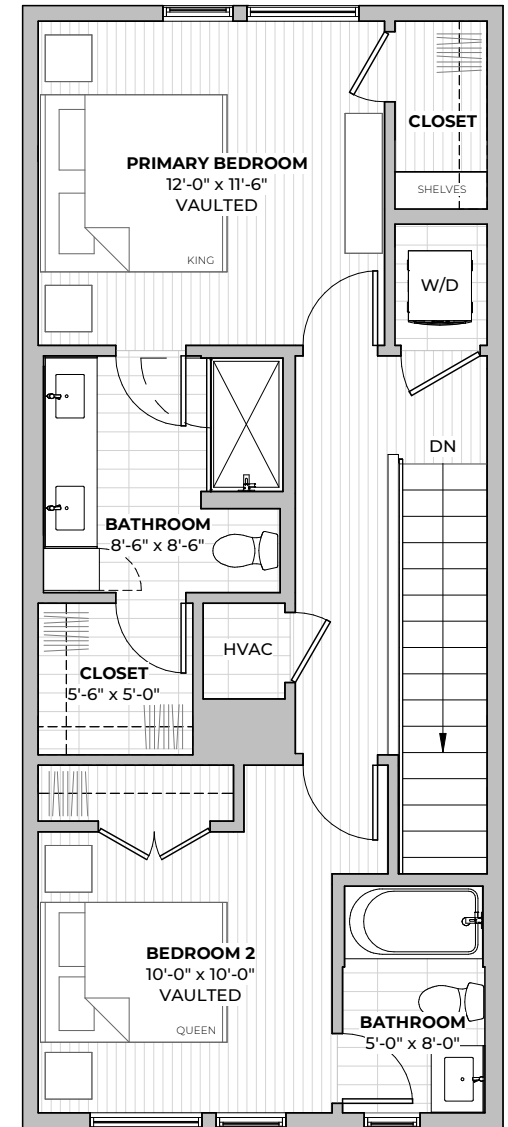

FIRST FLOOR

SECOND FLOOR

PLAN B2.1

2
beds

2.5
baths

1281
SF

2211 E M. FRANKLIN AVE
 AUSTIN, TX 78723
 512-588-2341 liveatgeorgetx.com

All images are preliminary and for illustrative purposes only. Final finishes and colors will vary and are subject to change.

1ST
FLOOR

2ND
FLOOR

PLAN B2.1

2
beds

2.5
baths

1281
SF

2211 E M. FRANKLIN AVE
AUSTIN, TX 78723
512-588-2341 liveatgeorgetx.com

All images are preliminary and for illustrative purposes only. Final finishes and colors will vary and are subject to change.