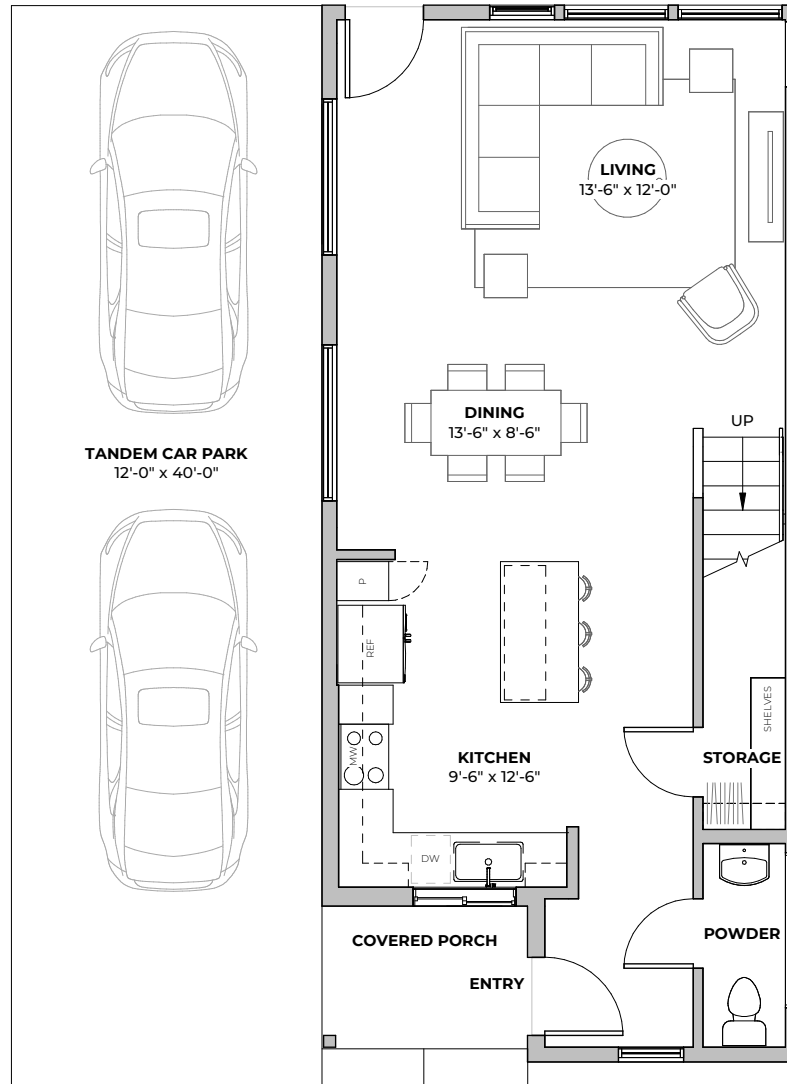

PLAN B3.1

2
beds

2.5
baths

1482
SF

FIRST FLOOR

PATIO OR DECK

SECOND FLOOR

2211 E M. FRANKLIN AVE
 AUSTIN, TX 78723
 512-588-2341 liveatgeorgetx.com

All images are preliminary and for illustrative purposes only. Final finishes and colors will vary and are subject to change.

1ST
FLOOR

2ND
FLOOR

PLAN B3.1

2
beds

2.5
baths

1482
SF

2211 E M. FRANKLIN AVE
AUSTIN, TX 78723
512-588-2341 liveatgeorgetx.com