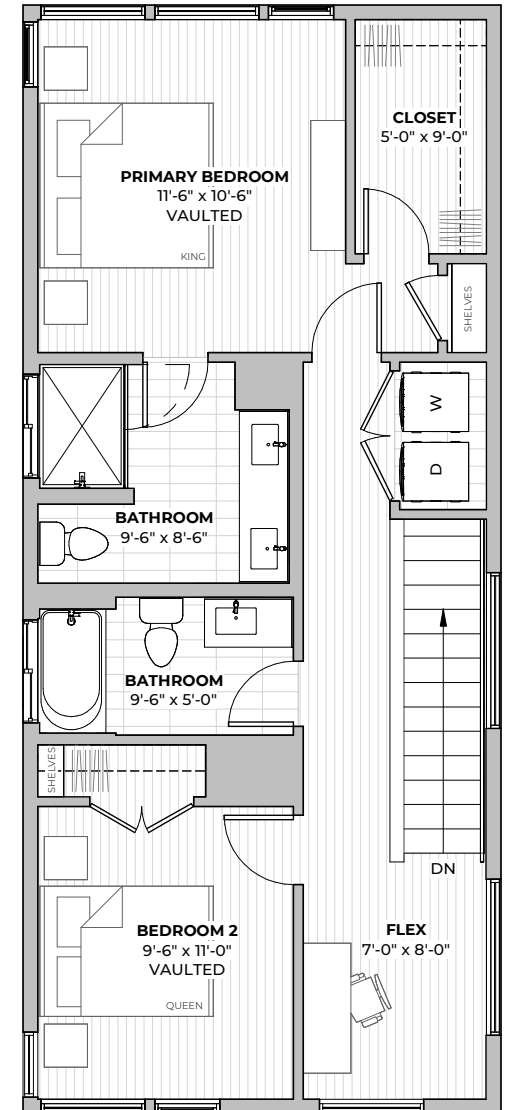

PLAN B3.1

2
beds

2.5
baths

1482
SF

FIRST FLOOR

PATIO OR DECK

SECOND FLOOR

2211 E M. FRANKLIN AVE
 AUSTIN, TX 78723
 512-588-2341 liveatgeorgetx.com

All images are preliminary and for illustrative purposes only. Final finishes and colors will vary and are subject to change.

1ST
FLOOR

2ND
FLOOR

PLAN B3.1

2
beds

2.5
baths

1482
SF

2211 E M. FRANKLIN AVE
AUSTIN, TX 78723
512-588-2341 liveatgeorgetx.com