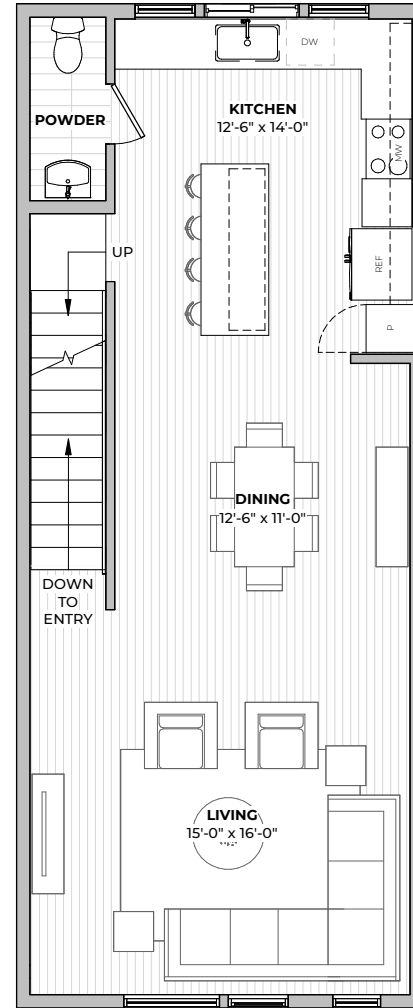

2ND & 3RD FLOORS FRONT ENTRANCE

PLAN B5

2
beds

2.5
baths

1488-1530
SF

FIRST FLOOR

SECOND FLOOR

THIRD FLOOR

2ND
FLOOR

3RD
FLOOR

2211 E M. FRANKLIN AVE
AUSTIN, TX 78723
512-588-2341 liveatgeorgetx.com

PLAN B5

2
beds

2.5
baths

1488-1530
SF

All images are preliminary and for illustrative purposes only. Final finishes and colors will vary and are subject to change.