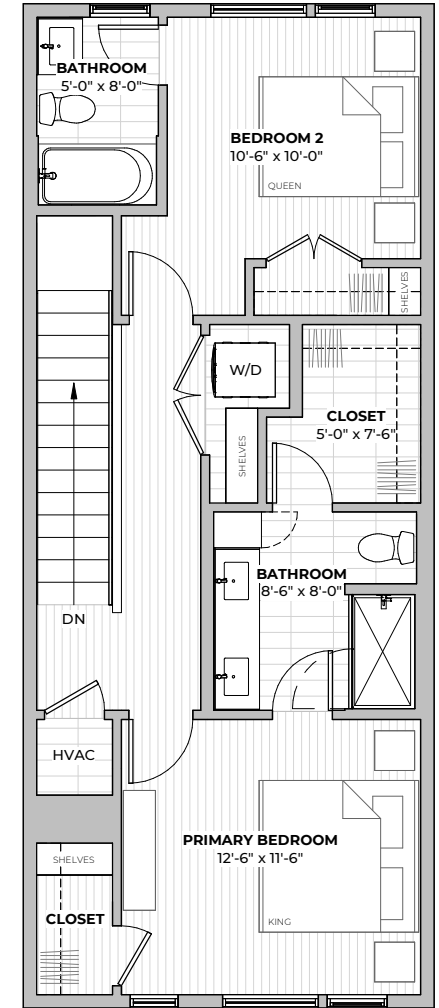

2ND & 3RD FLOORS FRONT ENTRANCE

PLAN B5

2
beds

2.5
baths

1488-1530
SF

FIRST FLOOR

SECOND FLOOR

THIRD FLOOR

2ND
FLOOR

3RD
FLOOR

2211 E M. FRANKLIN AVE
AUSTIN, TX 78723
512-588-2341 liveatgeorgetx.com

PLAN B5

2
beds

2.5
baths

1488-1530
SF

All images are preliminary and for illustrative purposes only. Final finishes and colors will vary and are subject to change.