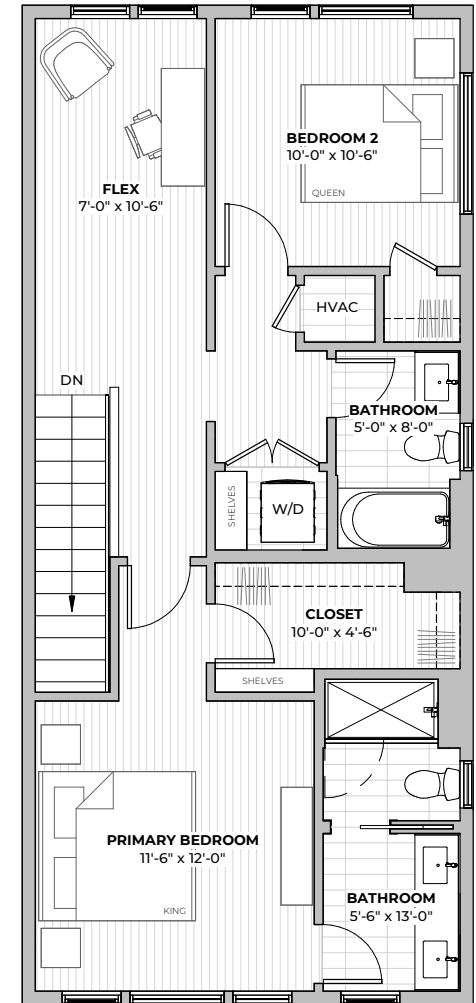

THIRD FLOOR

2211 E M. FRANKLIN AVE
AUSTIN, TX 78723
512-588-2341 liveatgeorgetx.com