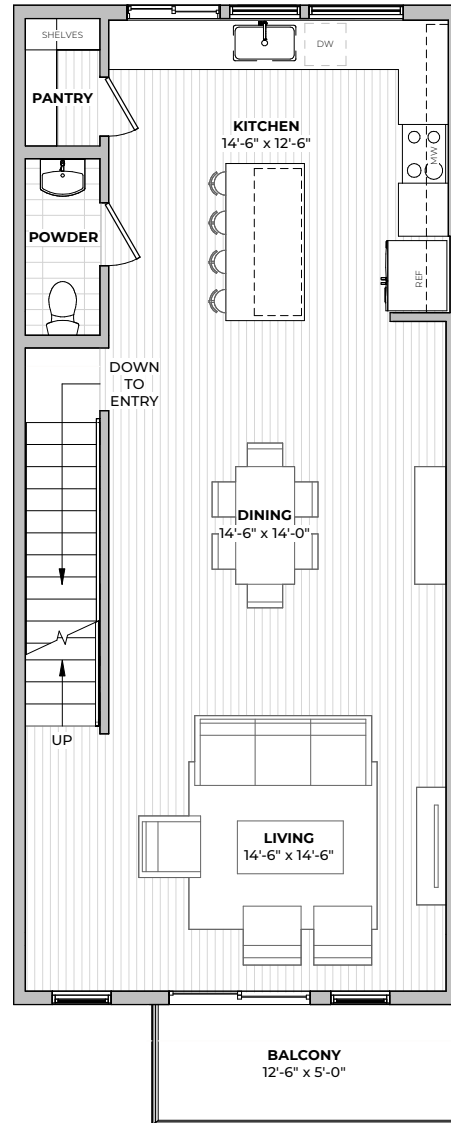

### PLAN B6

2  
beds

2.5  
baths

1687-1736  
SF

### FIRST FLOOR

### SECOND FLOOR

  
**2**  
beds

  
**2.5**  
baths

  
**1687-1736**  
SF

All images are preliminary and for illustrative purposes only. Final finishes and colors will vary and are subject to change.