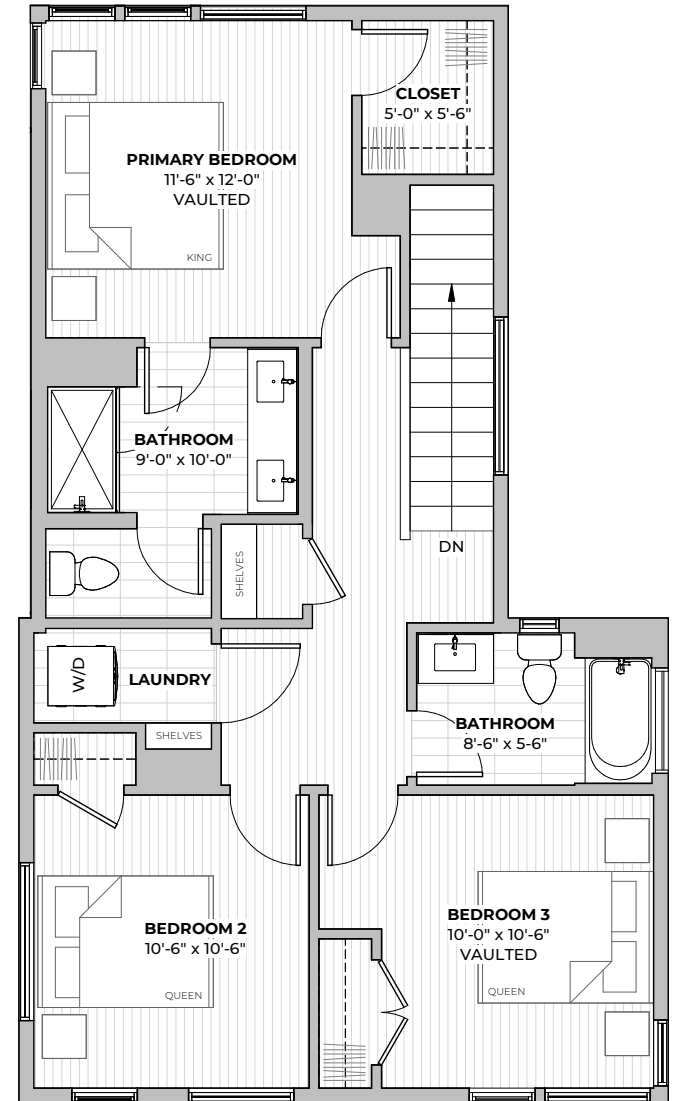

PLAN C1.2

3
beds

2.5
baths

1566
SF

FIRST FLOOR

SECOND FLOOR

2211 E M. FRANKLIN AVE
 AUSTIN, TX 78723
 512-588-2341 liveatgeorgetx.com

All images are preliminary and for illustrative purposes only. Final finishes and colors will vary and are subject to change.

1ST
FLOOR

2ND
FLOOR

PLAN C1.2

3
beds

2.5
baths

1566
SF

2211 E M. FRANKLIN AVE
AUSTIN, TX 78723
512-588-2341 liveatgeorgetx.com

All images are preliminary and for illustrative purposes only. Final finishes and colors will vary and are subject to change.