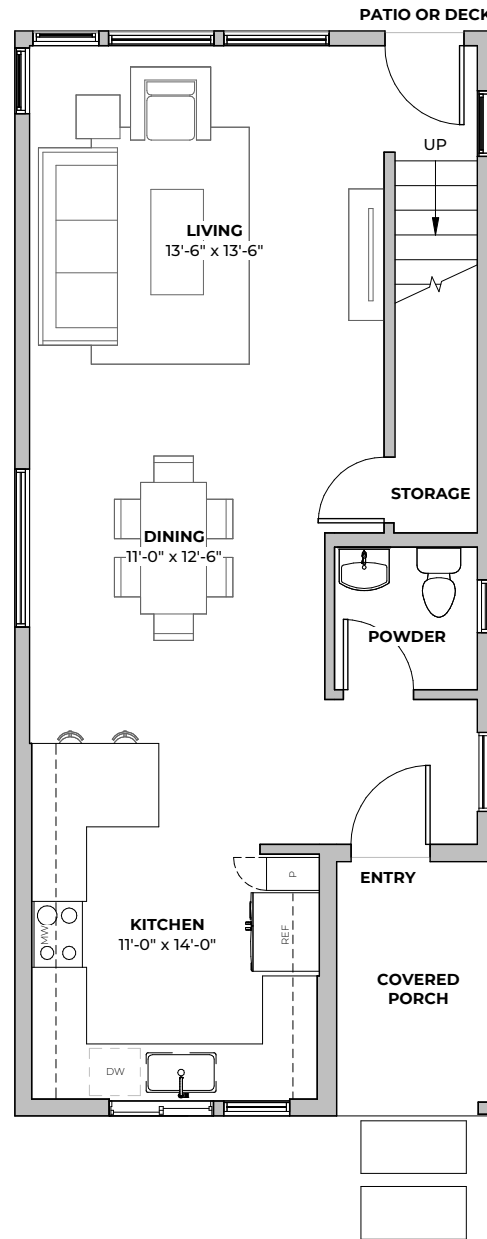

PLAN C1.2

3
beds

2.5
baths

1566
SF

FIRST FLOOR

SECOND FLOOR

2211 E M. FRANKLIN AVE
 AUSTIN, TX 78723
 512-588-2341 liveatgeorgetx.com

All images are preliminary and for illustrative purposes only. Final finishes and colors will vary and are subject to change.

1ST
FLOOR

2ND
FLOOR

PLAN C1.2

3
beds

2.5
baths

1566
SF

2211 E M. FRANKLIN AVE
AUSTIN, TX 78723
512-588-2341 liveatgeorgetx.com

All images are preliminary and for illustrative purposes only. Final finishes and colors will vary and are subject to change.