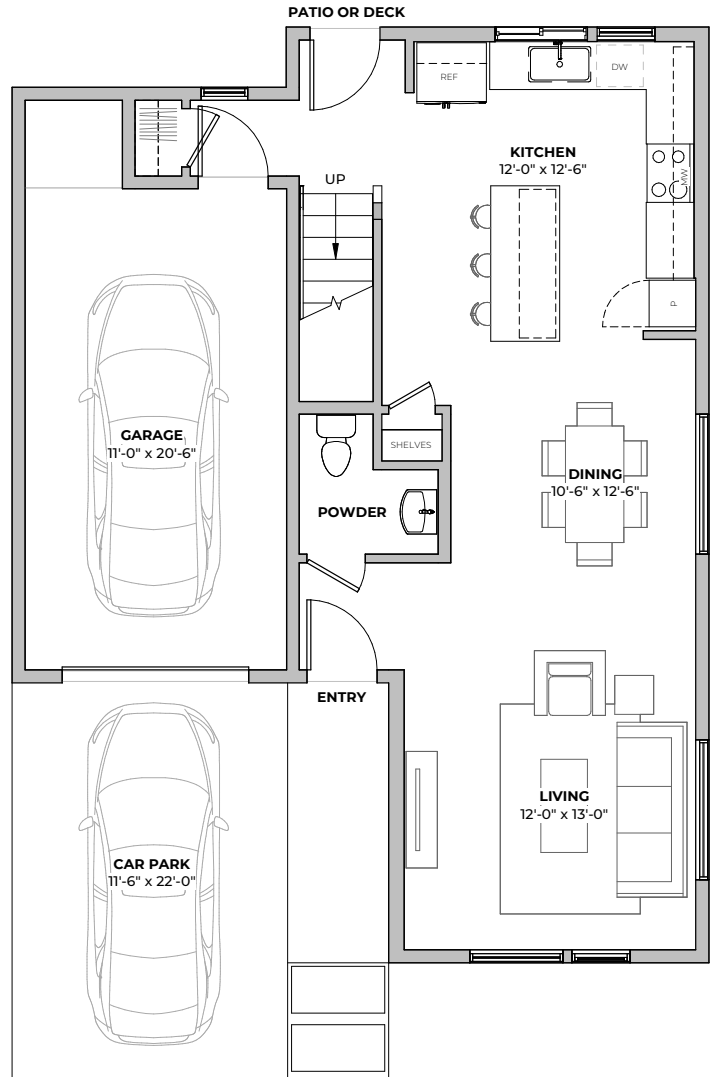

PLAN C2.1

3
beds

2.5
baths

1731
SF

FIRST FLOOR

SECOND FLOOR

2211 E M. FRANKLIN AVE
 AUSTIN, TX 78723
 512-588-2341 liveatgeorgetx.com

All images are preliminary and for illustrative purposes only. Final finishes and colors will vary and are subject to change.

1ST
FLOOR

2ND
FLOOR

PLAN C2.1

2211 E M. FRANKLIN AVE
AUSTIN, TX 78723
512-588-2341 liveatgeorgetx.com

All images are preliminary and for illustrative purposes only. Final finishes and colors will vary and are subject to change.