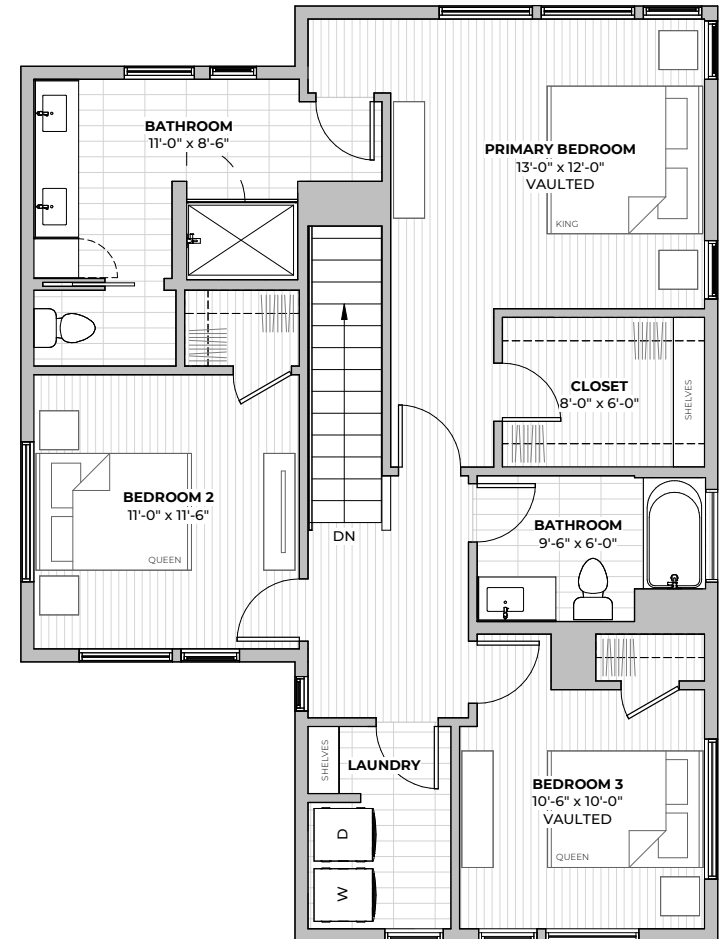

PLAN C2.1

3
beds

2.5
baths

1731
SF

FIRST FLOOR

SECOND FLOOR

2211 E M. FRANKLIN AVE
 AUSTIN, TX 78723
 512-588-2341 liveatgeorgetx.com

All images are preliminary and for illustrative purposes only. Final finishes and colors will vary and are subject to change.

1ST
FLOOR

2ND
FLOOR

PLAN C2.1

2211 E M. FRANKLIN AVE
AUSTIN, TX 78723
512-588-2341 liveatgeorgetx.com

All images are preliminary and for illustrative purposes only. Final finishes and colors will vary and are subject to change.