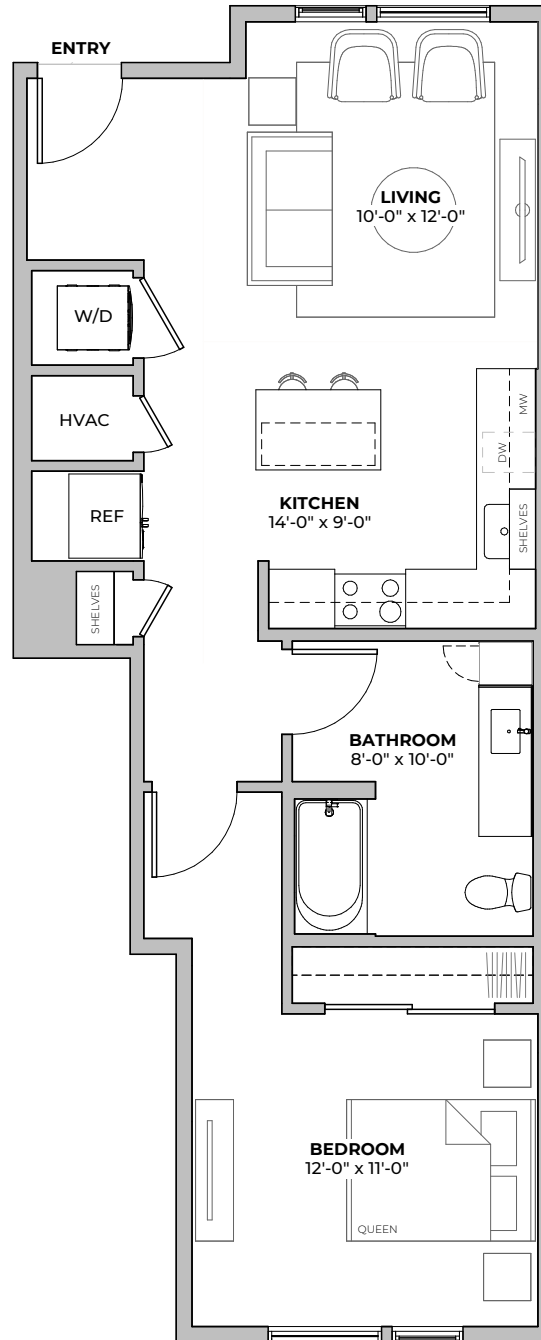

PLAN A2 ANSI

1
beds

1
baths

760
SF

2211 E M. FRANKLIN AVE
AUSTIN, TX 78723
512-588-2341 liveatgeorgetx.com

All images are preliminary and for illustrative purposes only. Final finishes and colors will vary and are subject to change.

2211 E M. FRANKLIN AVE
AUSTIN, TX 78723
512-588-2341 liveatgeorgetx.com

PLAN A2 ANSI

1
beds

1
baths

760
SF

All images are preliminary and for illustrative purposes only. Final finishes and colors will vary and are subject to change.