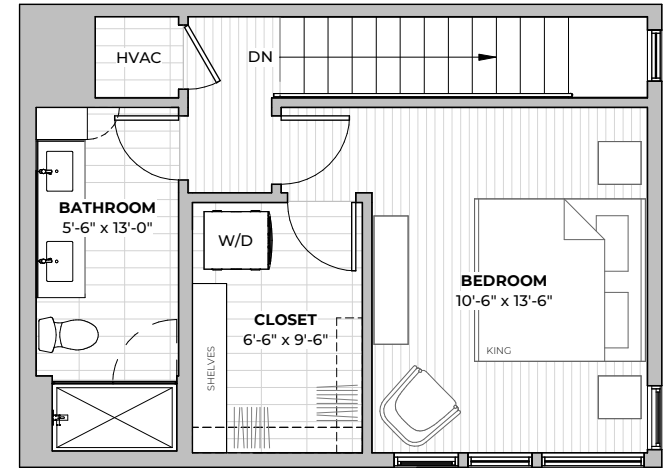

FIRST FLOOR

SECOND FLOOR

PLAN A3.2

1
beds

1.5
baths

890
SF

2211 E M. FRANKLIN AVE
 AUSTIN, TX 78723
 512-588-2341 liveatgeorgetx.com

All images are preliminary and for illustrative purposes only. Final finishes and colors will vary and are subject to change.

1ST
FLOOR

2ND
FLOOR

PLAN A3.2

1
beds

1.5
baths

890
SF

2211 E M. FRANKLIN AVE
AUSTIN, TX 78723
512-588-2341 liveatgeorgetx.com

All images are preliminary and for illustrative purposes only. Final finishes and colors will vary and are subject to change.