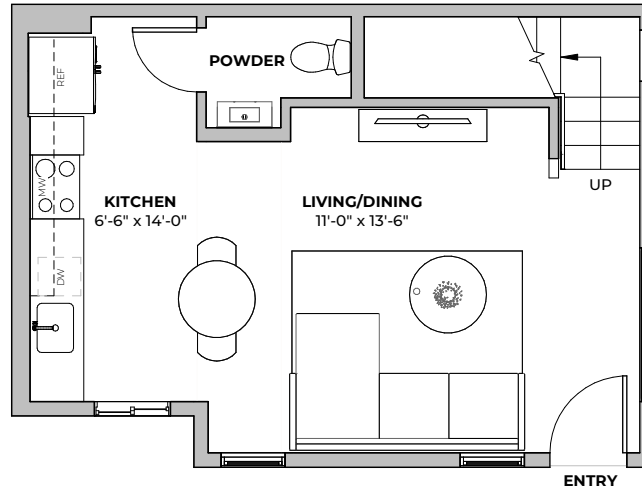

FIRST FLOOR

SECOND FLOOR

PLAN A3.2

1
beds

1.5
baths

890
SF

2211 E M. FRANKLIN AVE
 AUSTIN, TX 78723
 512-588-2341 liveatgeorgetx.com

All images are preliminary and for illustrative purposes only. Final finishes and colors will vary and are subject to change.

1ST
FLOOR

2ND
FLOOR

PLAN A3.2

1
beds

1.5
baths

890
SF

2211 E M. FRANKLIN AVE
AUSTIN, TX 78723
512-588-2341 liveatgeorgetx.com

All images are preliminary and for illustrative purposes only. Final finishes and colors will vary and are subject to change.