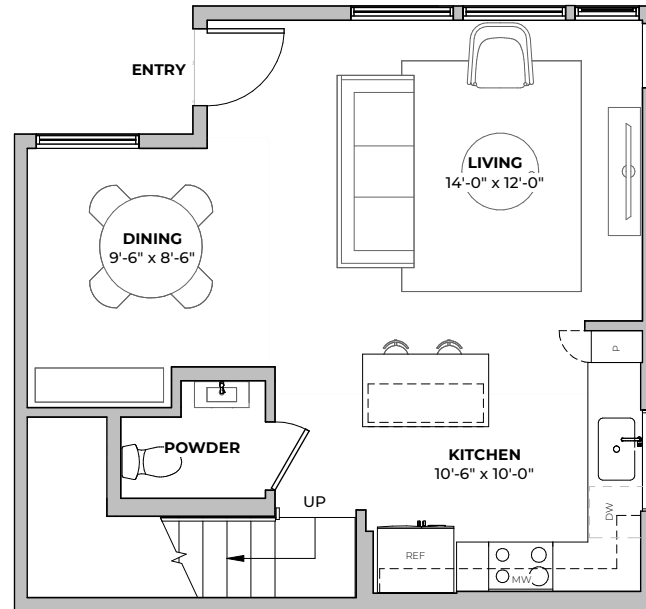

PLAN B1.1

2
beds

2.5
baths

1145
SF

FIRST FLOOR

SECOND FLOOR

2211 E M. FRANKLIN AVE
 AUSTIN, TX 78723
 512-588-2341 liveatgeorgetx.com

All images are preliminary and for illustrative purposes only. Final finishes and colors will vary and are subject to change.

1ST
FLOOR

2ND
FLOOR

2211 E M. FRANKLIN AVE
AUSTIN, TX 78723
512-588-2341 liveatgeorgetx.com

PLAN B1.1

2
beds

2.5
baths

1145
SF

All images are preliminary and for illustrative purposes only. Final finishes and colors will vary and are subject to change.