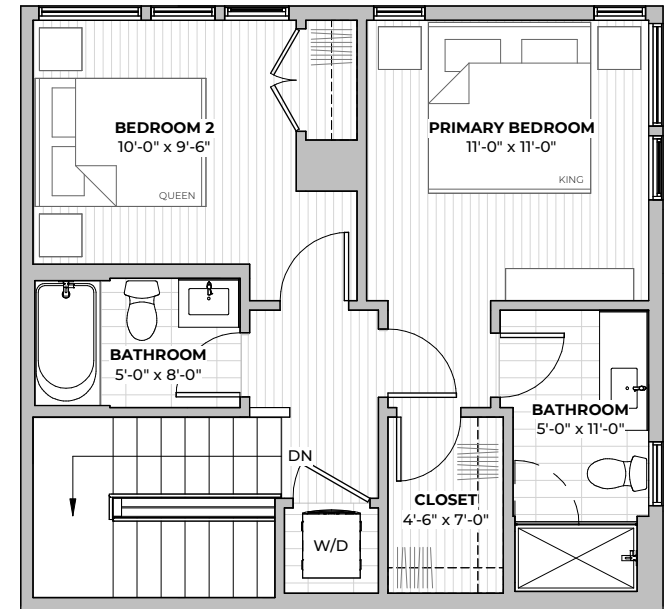

PLAN B1.1

2
beds

2.5
baths

1145
SF

FIRST FLOOR

SECOND FLOOR

2211 E M. FRANKLIN AVE
 AUSTIN, TX 78723
 512-588-2341 liveatgeorgetx.com

All images are preliminary and for illustrative purposes only. Final finishes and colors will vary and are subject to change.

1ST
FLOOR

2ND
FLOOR

2211 E M. FRANKLIN AVE
AUSTIN, TX 78723
512-588-2341 liveatgeorgetx.com

PLAN B1.1

2
beds

2.5
baths

1145
SF

All images are preliminary and for illustrative purposes only. Final finishes and colors will vary and are subject to change.